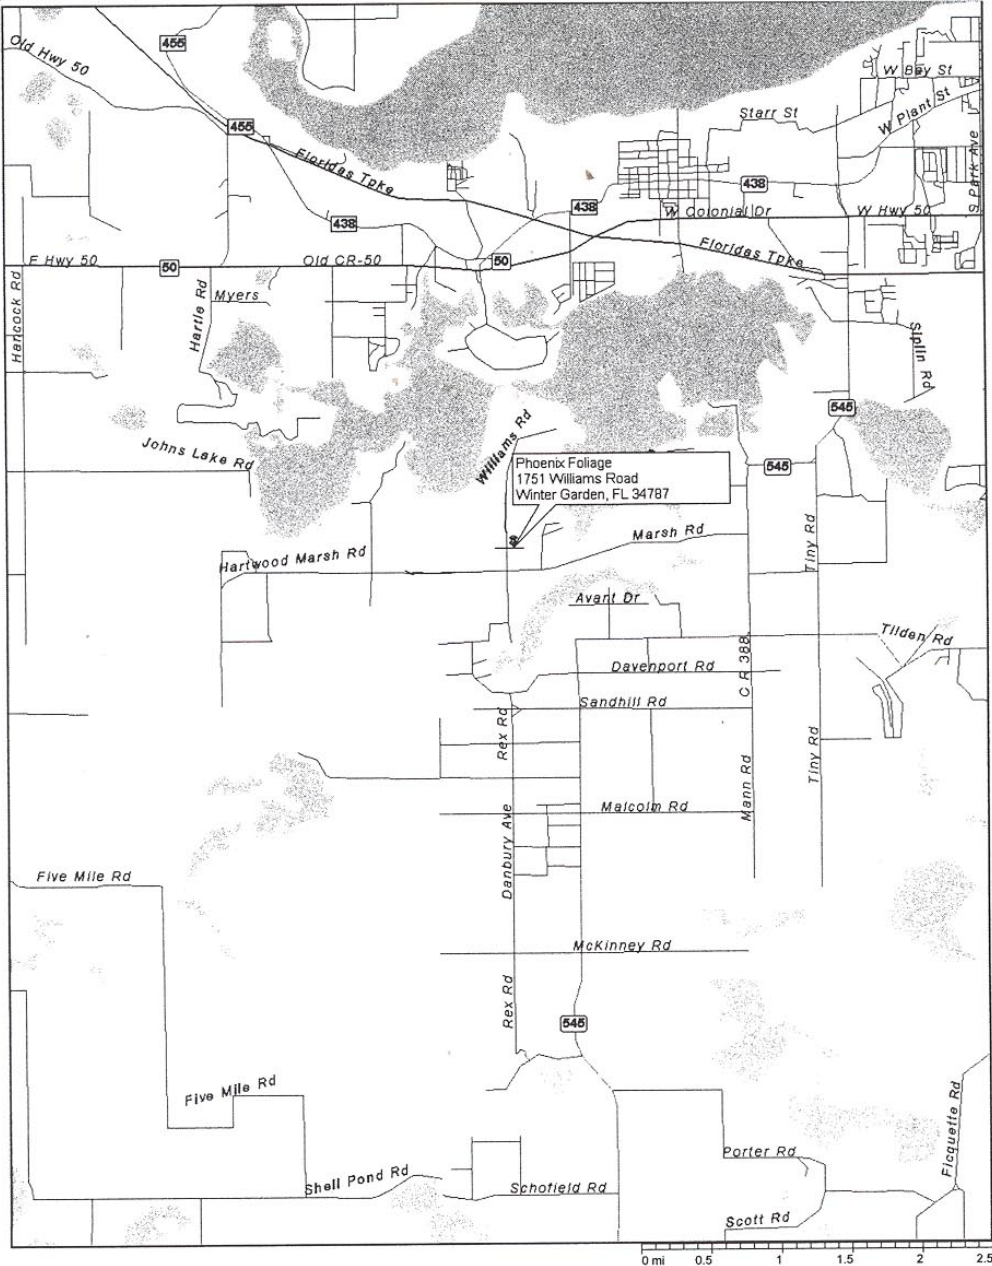

PHOENIX FOLIAGE (Sold EXCLUSIVELY by ForemostCo, Inc.)

1751 Williams Road, Winter Garden, FL 34787

Ph: 800-421-1982 • E-mail: Sales@foremostco.com

Florida Turnpike North to Exit 267 (Orlando west/Ocoee). Head WEST (SR-50, West Colonial Drive). Take SR-50 (West Colonial Drive) to 545 and go LEFT (South). Take 545 to Marsh Road and go RIGHT (West) till you come to Williams Road where you will turn RIGHT (North). Nursery is on Right side.